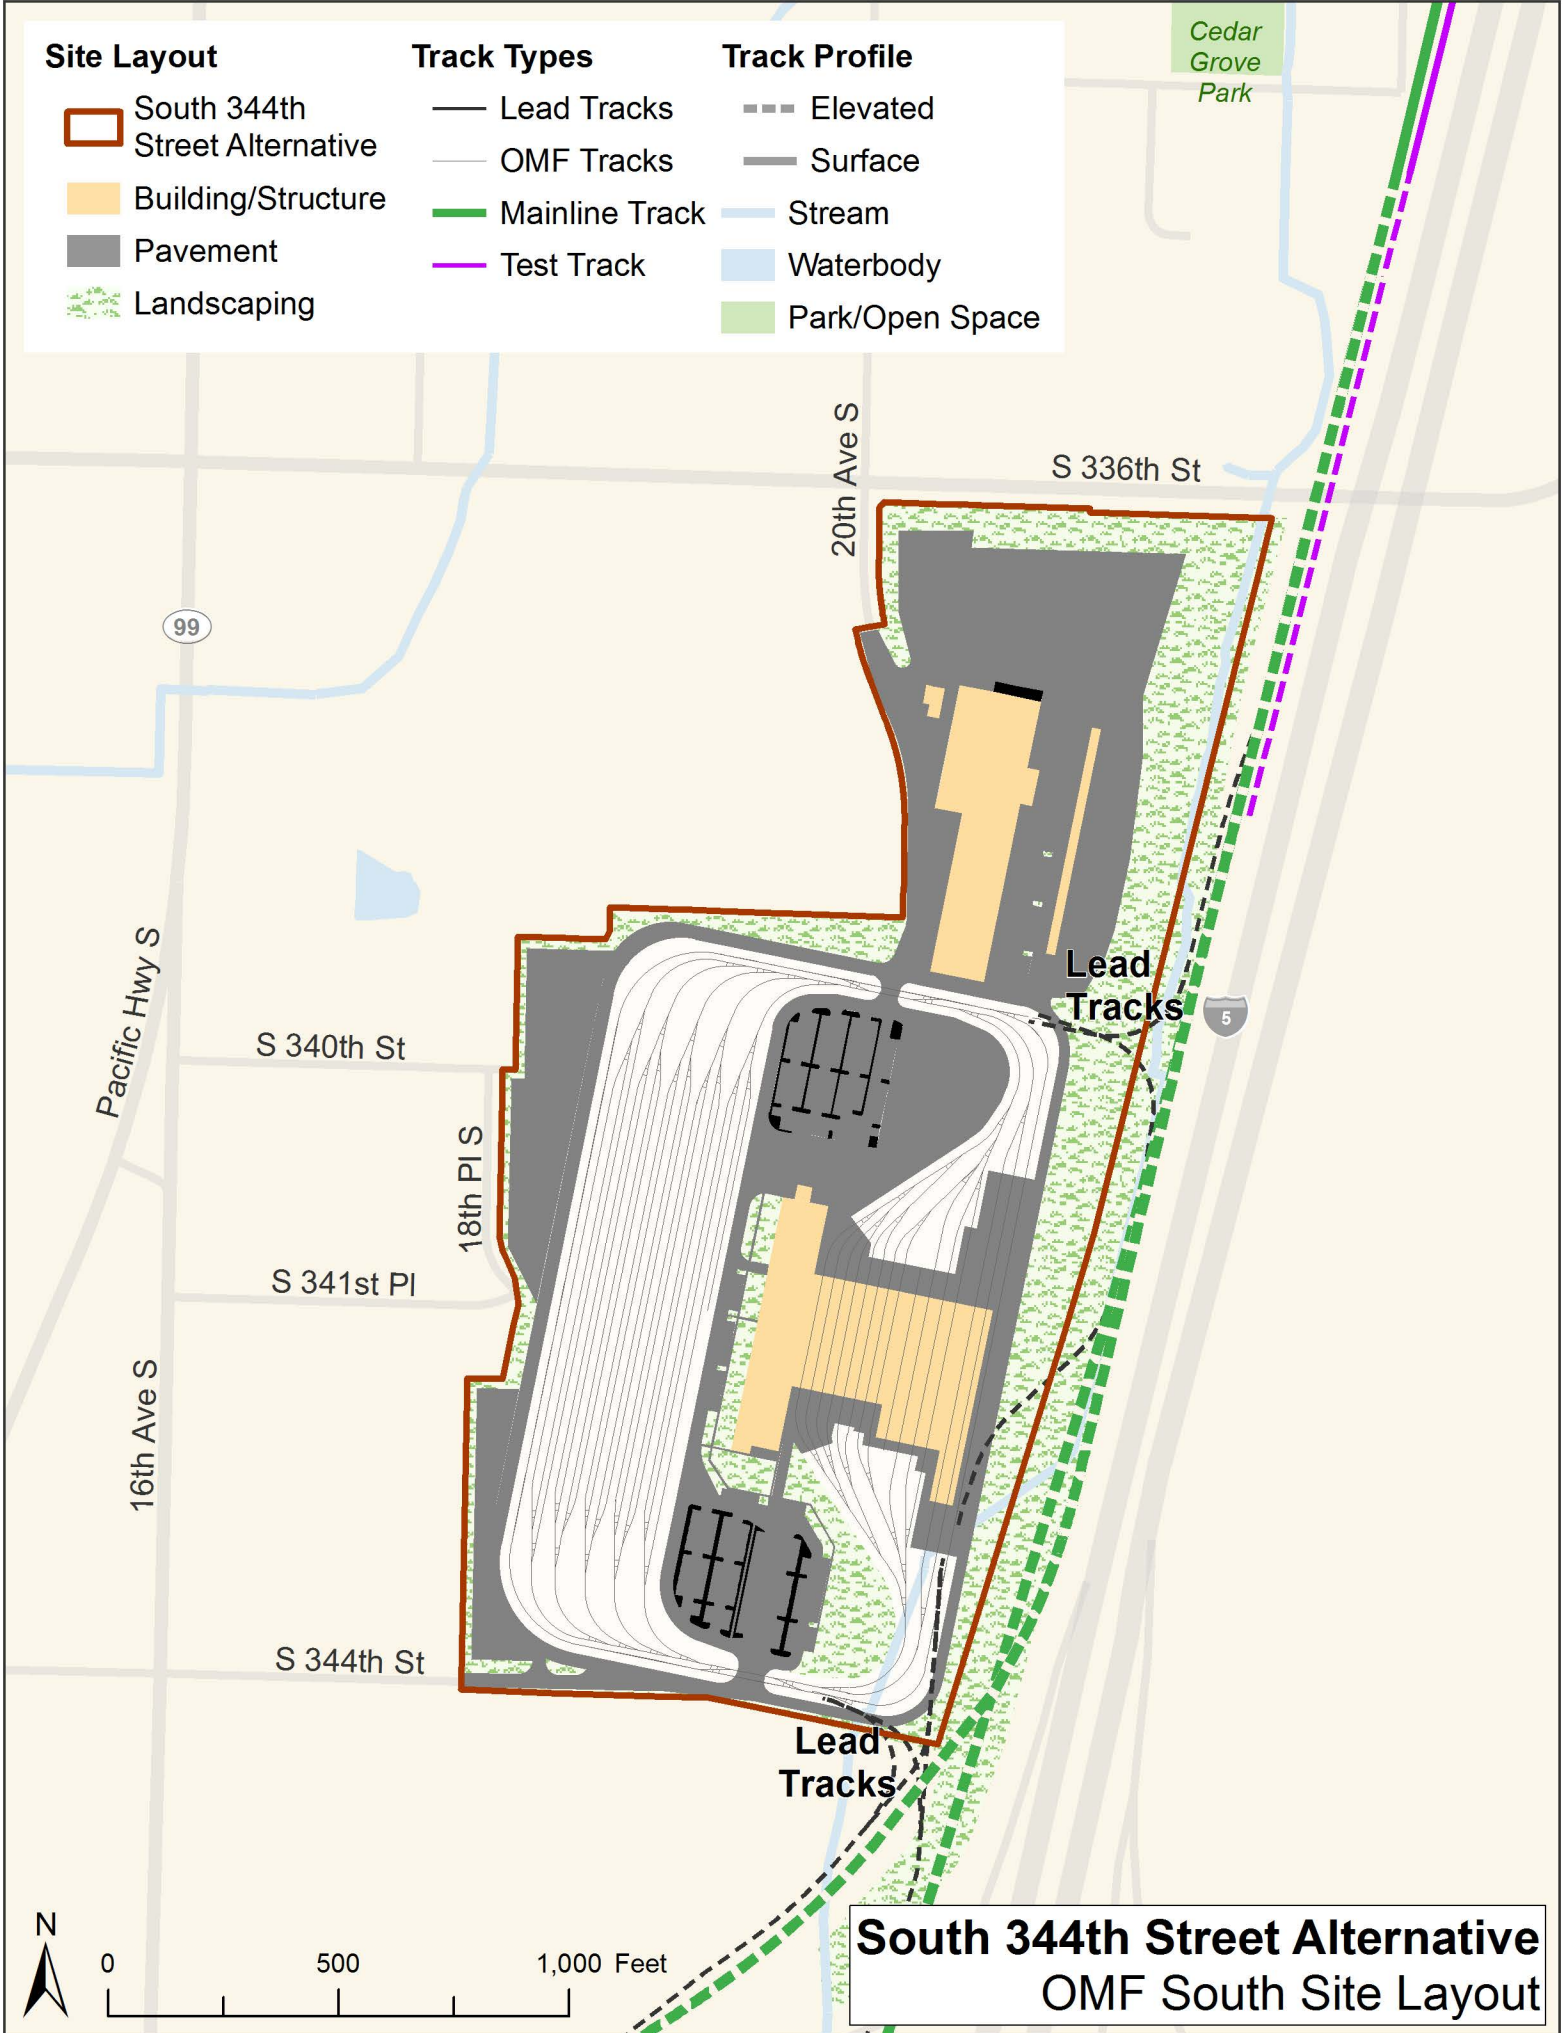

**Site Layout**

-  South 344th Street Alternative
-  Building/Structure
-  Pavement
-  Landscaping

**Track Types**

-  Lead Tracks
-  OMF Tracks
-  Mainline Track
-  Test Track

**Track Profile**

-  Elevated
-  Surface
-  Stream
-  Waterbody
-  Park/Open Space

**South 344th Street Alternative  
OMF South Site Layout**